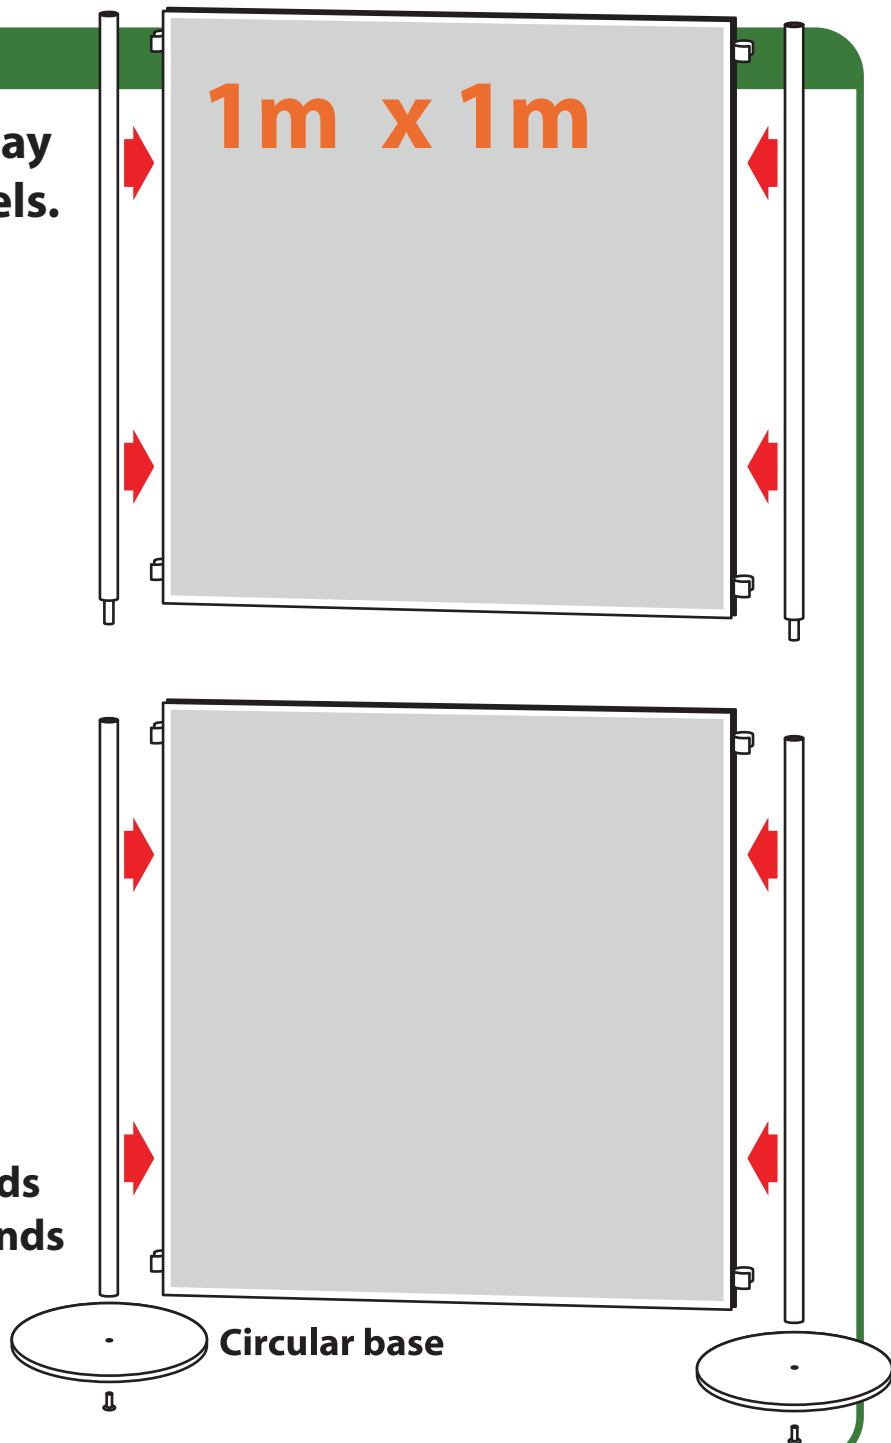

ASSEMBLY INSTRUCTIONS:

PRODUCT:

A popular portable display stand with 1m x 1m panels. Add and remove panel sections to suit any exhibition stand requirements

Related products

900 x 600mm modular stands
1000 x 700mm modular stands
A1 elevated display stands
A0 elevated display stands