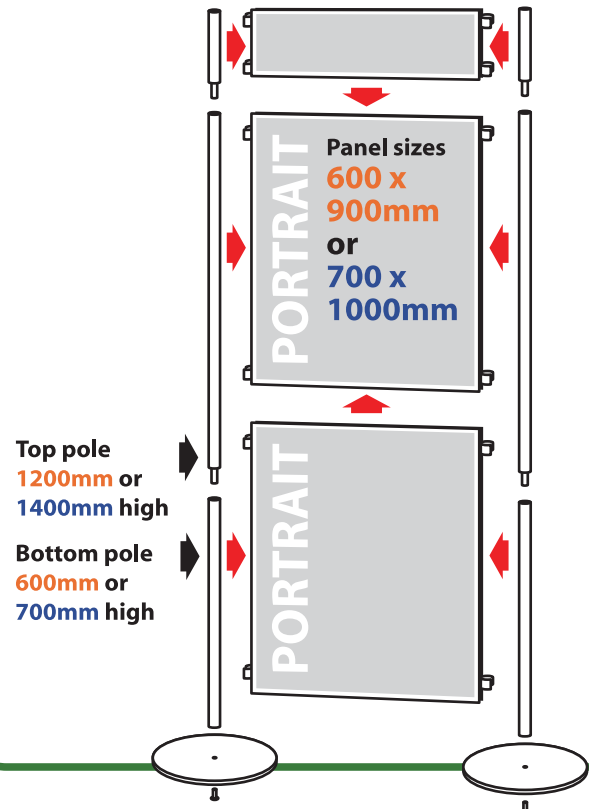

PRODUCT:

Modular PORTRAIT

IMPORTANT – BASE SCREWS

Base screws are taped to the inside of the base boxes & are wrapped in a protective foam packaging. Please remove before disposing of boxes.

Tel: 0116 2047759 Fax: 0116 2550572

DISPLAY BOARDS UK, 2 CRANMER STREET, LEICESTER, LE3 0QA

sales@display-boards-uk.co.uk

www.display-boards-uk.co.uk