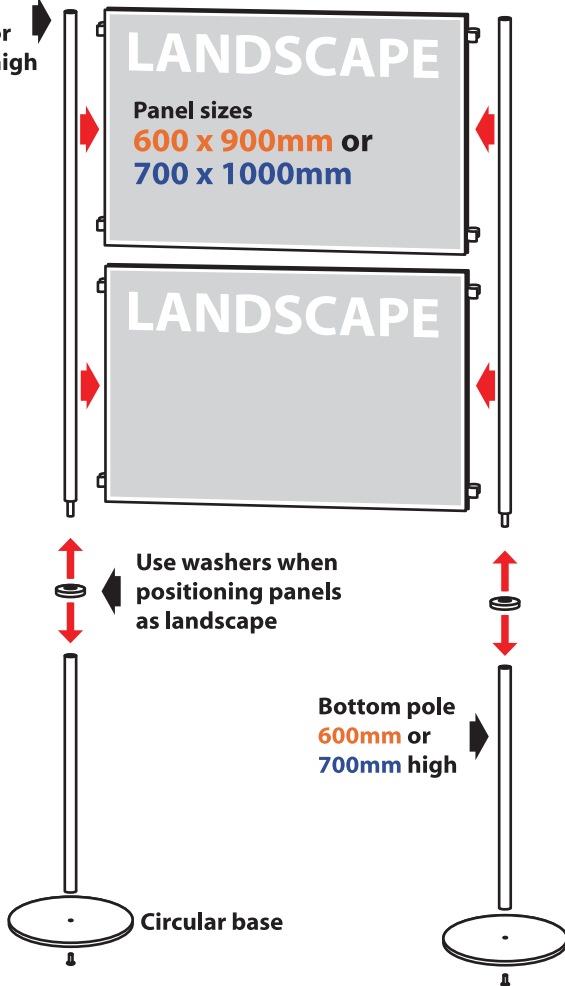

# Modular LANDSCAPE

Top pole  
1200mm or  
1400mm high